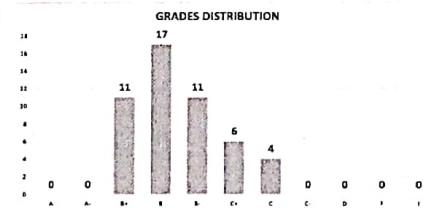

(jaf) 6th Semester

Sr. No.	Roll No.	Students Name	Course	Marks	GPA	Grade	Left After 2nd Semester												Total Marks	ORM	1st GPA	2nd GPA	3rd GPA	4th GPA	5th GPA	6th GPA	7th GPA	8th GPA	CGPA	Over all Grade	Status				
188	BS-IAS-10-F16	SYED MUHAMMAD SAAD (jaf)					Left After 2nd Semester																												
189	16-BS-R-22	FAHAD MAQSOOD	Transn	80	3.7	A-	Marke	85	4.0	A	Strateg	88	4.0	A	Consu	85	4.0	A	Citizen	60	2.0	C	3003	75	3.46	3.34	3.66	3.20	2.00	2.34	3.48	3.54	3.13	B	Completed

Members of IAS Examination Committee:

Szalvi
Assistant Controller of Examinations

Sid
BS Program Coordinator

Sajida
MJA Program Coordinator

Phd Program Coordinator

Yaamina
Director
Director
Institute of Administrative Sciences
University of the Punjab
Quaid-e-Azam Campus, Lahore.

MHRM Program Coordinator

Humayun
MPhil Program Coordinator

MS-HRM Program Coordinator

Evening Program Coordinator

1st Semester Grade Summary

GRADE	FROM	TO	STUDENTS
A	85	100	0
A-	80	84	3
B+	75	79	14
B	70	74	9
B-	65	69	2
C+	61	64	2
C	55	60	9
C-	55	57	9
D	50	54	9
D-	45	49	9
E	40	44	9
F	35	39	9
F-	30	34	9
G	25	29	9
G-	20	24	9
H	15	19	9
H-	10	14	9
I	5	9	9
Total	Incomplete/Withdrawal		30

Prepared By: *Rubina*
Omissions excepted